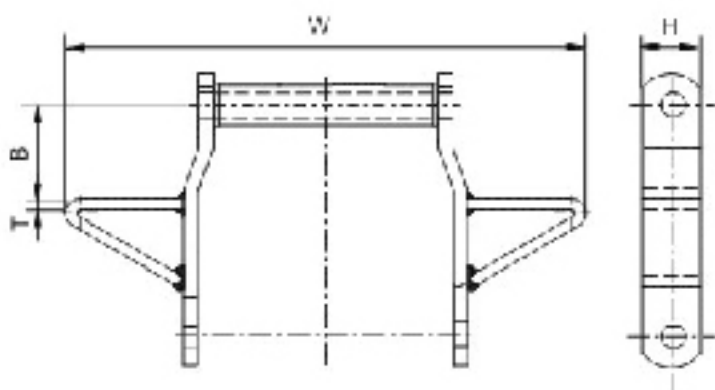

宽系列焊接弯板链附件

Wide Series Welded Steel Chains-Attachments

WING

链号	B	H	T	W
Chain No.	mm	mm	mm	mm
WING				
WDH110	66.8	38.1	9.5	431.8
WDR110	66.8	38.1	9.5	431.8
WDH112	82.6	38.1	9.5	431.8
WDR112	82.6	38.1	9.5	431.8
WDH2210	57.2	38.1	9.5	431.8
WDR2210	57.2	38.1	9.5	431.8
WDH120	82.6	50.8	12.7	431.8
WDR120	82.6	50.8	12.7	431.8
WDH2380	82.6	50.8	9.5	558.8
WDR2380	82.6	50.8	9.5	558.8
WDH480	82.6	50.8	12.7	558.8
WDR480	82.6	50.8	12.7	558.8

W24

链号	F	T	W
Chain No.	mm	mm	mm
W24			
WDH110	152.4	12.7	609.6
WDR110	152.4	12.7	609.6