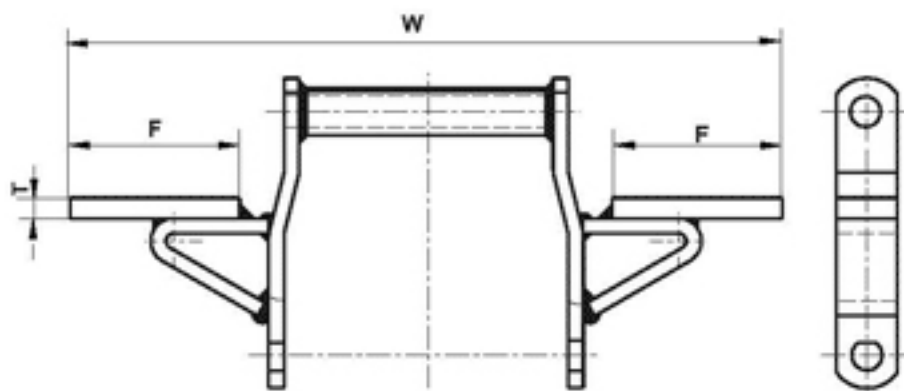

宽系列焊接弯板链附件

Wide Series Welded Steel Chains-Attachments

WING

链号	B	H	T	W
Chain No.	mm	mm	mm	mm
WING				
WDH110	66.8	38.1	9.5	431.8
WDR110	66.8	38.1	9.5	431.8
WDH112	82.6	38.1	9.5	431.8
WDR112	82.6	38.1	9.5	431.8
WDH2210	57.2	38.1	9.5	431.8
WDR2210	57.2	38.1	9.5	431.8
WDH120	82.6	50.8	12.7	431.8
WDR120	82.6	50.8	12.7	431.8
WDH2380	82.6	50.8	9.5	558.8
WDR2380	82.6	50.8	9.5	558.8
WDH480	82.6	50.8	12.7	558.8
WDR480	82.6	50.8	12.7	558.8

W24

链号	F	T	W
Chain No.	mm	mm	mm
W24			
WDH110	152.4	12.7	609.6
WDR110	152.4	12.7	609.6