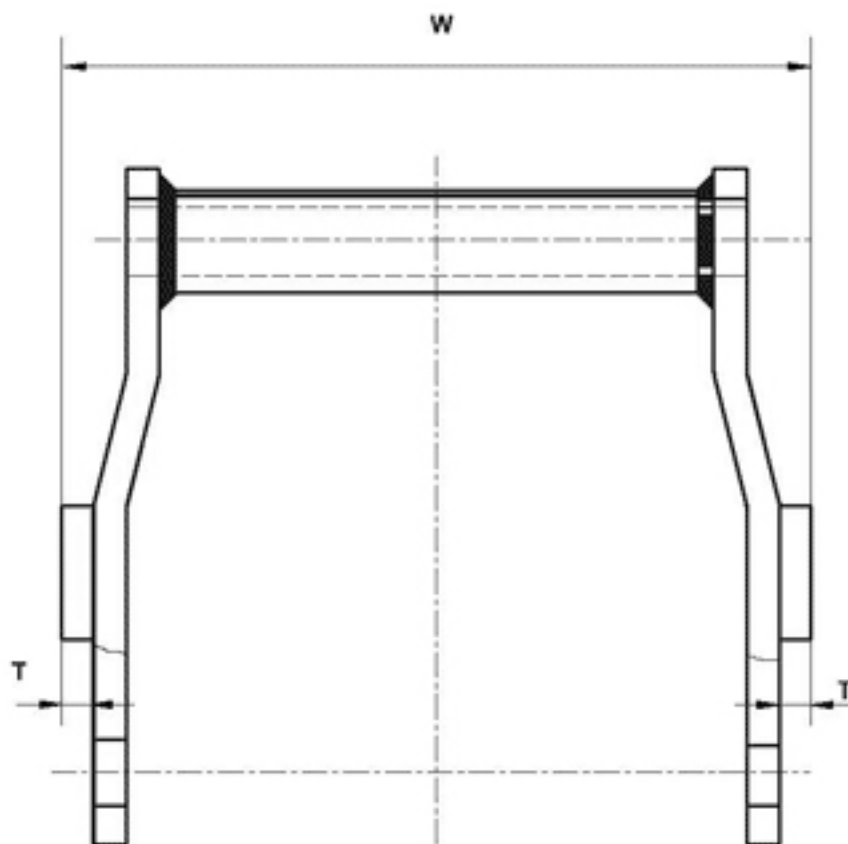

# 宽系列焊接弯板链附件

## Wide Series Welded Steel Chains-Attachments

RR

链号	B	H <sub>1</sub>	H <sub>2</sub>	T	W
Chain No.	mm	mm	mm	mm	mm
RR					
WDH110	76.2	44.45	63.5	9.5	302.7
WDR110	76.2	44.45	63.5	9.5	302.7
WDH112	76.2	44.45	63.5	9.5	302.7
WDR112	76.2	44.45	63.5	9.5	302.7
WDH2210	76.2	44.45	63.5	9.5	302.7
WDR2210	76.2	44.45	63.5	9.5	302.7
WDH120	76.2	57.15	82.55	12.7	313.4
WDR120	76.2	57.15	82.55	12.7	313.4
WDH480	76.2	57.15	82.55	12.7	377
WDR480	76.2	57.15	82.55	12.7	377
WDH2380	76.2	57.15	82.55	12.7	377
WDR2380	76.2	57.15	82.55	12.7	377