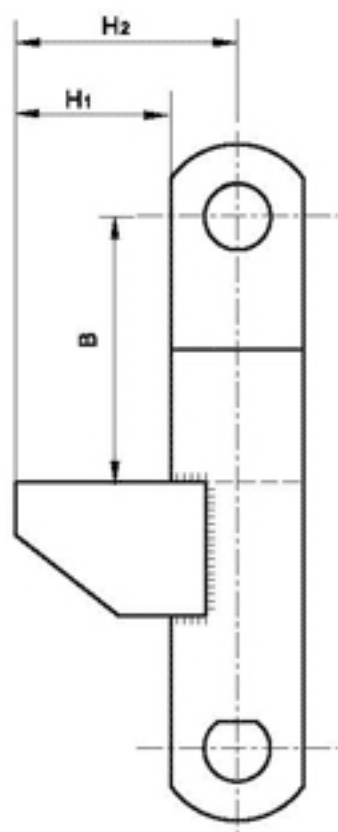

# 宽系列焊接弯板链附件

## Wide Series Welded Steel Chains-Attachments

RR

链号	B	H <sub>1</sub>	H <sub>2</sub>	T	W
Chain No.	mm	mm	mm	mm	mm
RR					
WDH110	76.2	44.45	63.5	9.5	302.7
WDR110	76.2	44.45	63.5	9.5	302.7
WDH112	76.2	44.45	63.5	9.5	302.7
WDR112	76.2	44.45	63.5	9.5	302.7
WDH2210	76.2	44.45	63.5	9.5	302.7
WDR2210	76.2	44.45	63.5	9.5	302.7
WDH120	76.2	57.15	82.55	12.7	313.4
WDR120	76.2	57.15	82.55	12.7	313.4
WDH480	76.2	57.15	82.55	12.7	377
WDR480	76.2	57.15	82.55	12.7	377
WDH2380	76.2	57.15	82.55	12.7	377
WDR2380	76.2	57.15	82.55	12.7	377